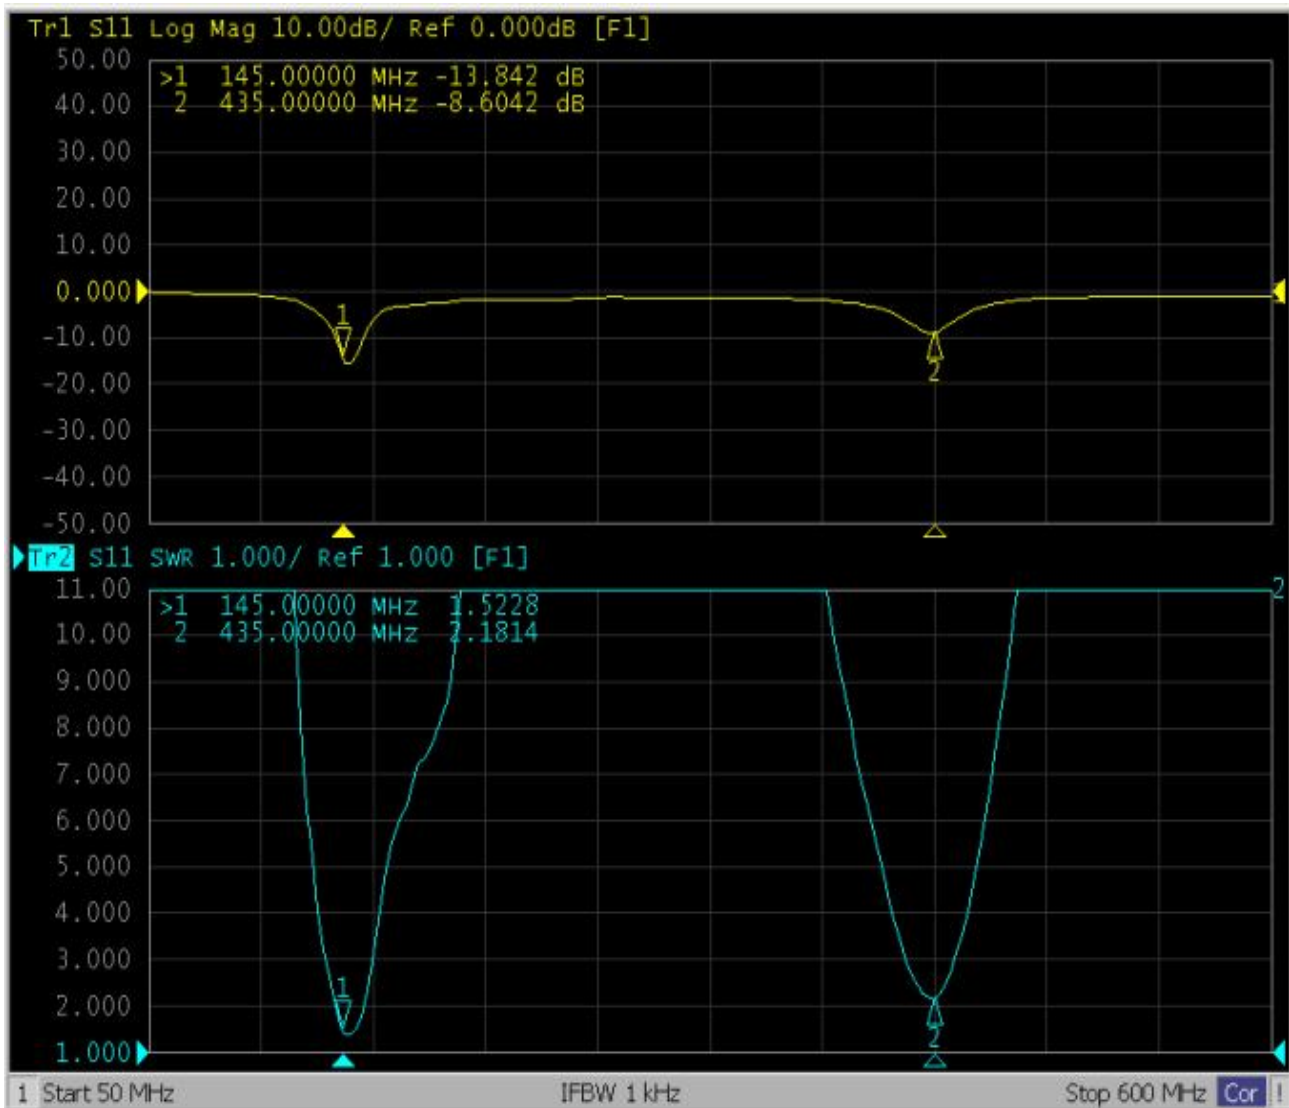

3. Return Loss & SWR Chart

REUEX INDUSTRIAL CO., LTD. 名古屋通信股份有限公司
33441 桃園縣八德市力行街 41 號
NO.41 LI HSIN ST. PATEH CITY, TAOYUAN COUNTY, 33441 TAIWAN R.O.C.
TEL: +886-3-3644980 FAX: +886-3-3622014 EMAIL: reuex@ms39.hinet.net
Web: <http://www.nagoya.com.tw>